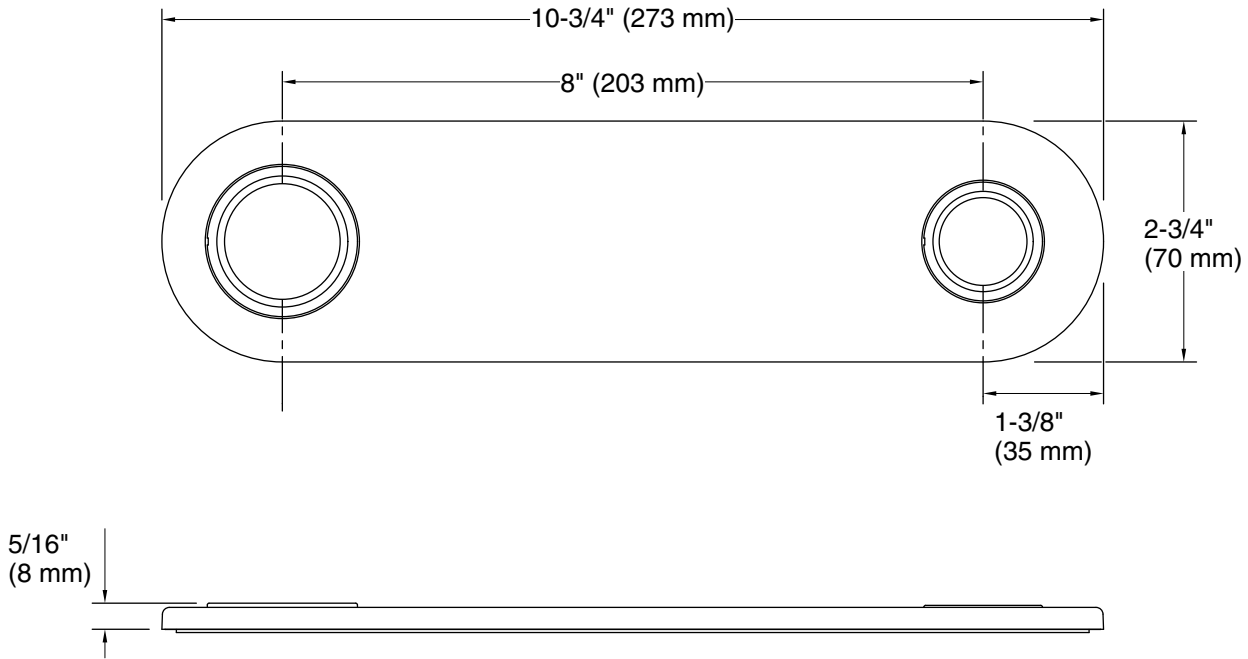

KOHLER® Faucets

8" two-hole escutcheon plate for Insight™ and Kinesis® lavatory faucets and soap dispensers
K-38168

Features

- For use with Insight™ and Kinesis® touchless deck-mount faucets and soap dispensers
- Two holes on escutcheon plate enable side-by-side installation of touchless faucet and soap dispenser
- Square design option available

Material

- Premium brass construction for durability and reliability
- KOHLER® finishes resist corrosion and tarnishing

Installation

- For 8" (203 mm) centers

Codes/Standards

None Applicable

KOHLER® One-Year Limited Warranty

Technical Information

All product dimensions are nominal.

Drain included: No

Drain with overflow: No

Spout:

Handshower:

Rated maximum flow: 0 gal/min (0 l/min)

Notes